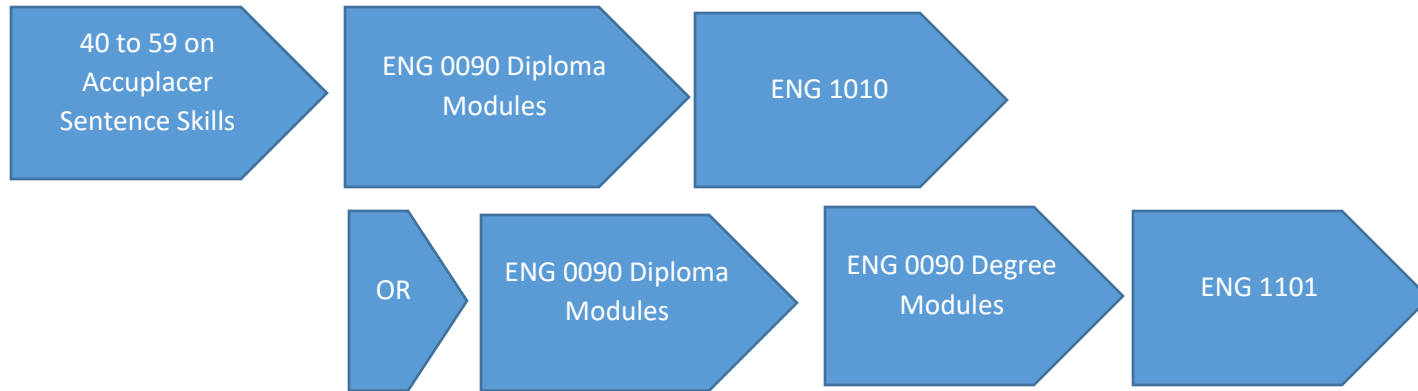

Lanier Technical College English ONE Till DONE Course Sequences

Learning Support English for Students on Diploma Track taken in ONE Till DONE sequence.

ENG 0090 – Learning Support English

Learning Support English for Students on Degree Level Track taken in ONE Till DONE Sequence.

ENG 0090 – Learning Support English

Lanier Technical College English **ONE TILL DONE** Course Sequences

Learning Support Reading for Students on Diploma Level Track In **ONE TILL DONE** Sequence.

READ 0090 – Learning Support Reading

Learning Support Reading for Students on Degree Level Track In **ONE TILL DONE** Sequence.

READ 0090 – Learning Support Reading